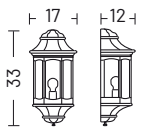

Cipro

Opal

transparent

half wall lamp

MATERIALS

Body	Die-Cast aluminium EN47100
Diffuser	Polycarbonate
Finishing	Polyester powder paint

ELECTRIFICATION

Bulb	Base type	Max wattage	Bulb dimension
	E27	LED 25 W	Ø 6 x 15cm