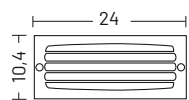

recessed wall lamp
cod. 411