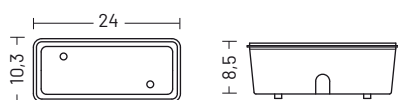

## STAINLESS STEEL AISI 316 L

recessed wall lamp  
cod. 412Z

recessed wall lamp  
cod. 413Z

open inox  
cod. 412Z

striped inox  
cod. 413Z

box dimension