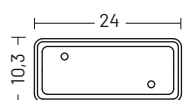

box dimension