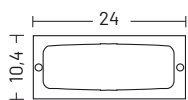

ALUMINIUM FRAME

recessed wall lamp
cod. 410