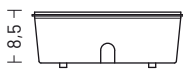

Brick Light

ALUMINIUM FRAME