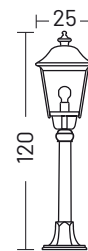

pendant

aluminium top

copper top

upwards wall lamp
cod. 00

downwards wall lamp
cod. 01

pendant
cod. 02

Bollard
cod. 33

Bollard
cod. 44

1 light head

Pole
cod. PF4

Pole
cod. PF7

Pole
cod. PE7

Pole cod.
PF5/PF6

Pole cod.
PF8

Pole cod.
PE8

Pole cod.
PR4

ELECTRIFICATION

Bulb	Base type	Max wattage	Bulb dimension
	E27	25 W	Ø 6 x 15cm

AVAILABLE ACCESSORIES

Code	Description	Page
00APF6	Anchor bolt for poles PF4/PF5/PF6	177
00APF8	Anchor bolt for poles PF7/PF8/PE7/PE8	177
00APR6	Anchor bolt for poles PR5/PR6	177
00APR8	Anchor bolt for poles PR7	177
00108G	Corner bracket	176
0404M003	Loop in loop out IP68	176
0404M004	Single connection IP68	176

ELECTRIFICATION

Bulb	Base type	Max wattage	Bulb dimension
	E27	25 W	Ø 6 x 15cm

AVAILABLE ACCESSORIES

Code	Description	Page
00APF6	Anchor bolt for poles PF6	177
00APF8	Anchor bolt for poles PF8/PE8	177
00APR6	Anchor bolt for poles PR6	177
00APR8	Anchor bolt for poles PR7/PR8	177
0404M003	Loop in loop out IP68	176
0404M004	Single connection IP68	176