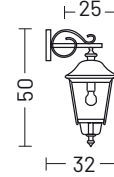

downwards wall lamp
cod. 01