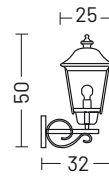

upwards wall lamp
cod. 00