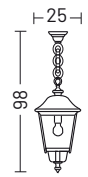

pendant

aluminium top

copper top

upwards wall lamp
cod. 00

downwards wall lamp
cod. 01

pendant
cod. 02

Bollard
cod. 33

Bollard
cod. 44

1 light head

Pole
cod. PF4

Pole
cod. PF7

Pole
cod. PE7

Pole cod.
PF5/PF6

Pole cod.
PF8

Pole cod.
PE8

Pole cod.
PR4

ELECTRIFICATION

Bulb	Base type	Max wattage	Bulb dimension
	E27	25 W	Ø 6 x 15cm

AVAILABLE ACCESSORIES

Code	Description	Page
00APF6	Anchor bolt for poles PF4/PF5/PF6	177
00APF8	Anchor bolt for poles PF7/PF8/PE7/PE8	177
00APR6	Anchor bolt for poles PR5/PR6	177
00APR8	Anchor bolt for poles PR7	177
00108G	Corner bracket	176
0404M003	Loop in loop out IP68	176
0404M004	Single connection IP68	176

ELECTRIFICATION

Bulb	Base type	Max wattage	Bulb dimension
	E27	25 W	Ø 6 x 15cm

AVAILABLE ACCESSORIES

Code	Description	Page
00APF6	Anchor bolt for poles PF6	177
00APF8	Anchor bolt for poles PF8/PE8	177
00APR6	Anchor bolt for poles PR6	177
00APR8	Anchor bolt for poles PR7/PR8	177
0404M003	Loop in loop out IP68	176
0404M004	Single connection IP68	176