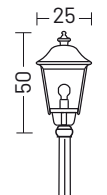

pendant

aluminium top

copper top

upwards wall lamp
cod. 00

downwards wall lamp
cod. 01

pendant
cod. 02

Bollard
cod. 33

Bollard
cod. 44

1 light head

Pole
cod. PF4

Pole
cod. PF7

Pole
cod. PE7

Pole cod.
PF5/PF6

Pole cod.
PF8

Pole cod.
PE8

Pole cod.
PR4

ELECTRIFICATION

Bulb	Base type	Max wattage	Bulb dimension
	E27	25 W	Ø 6 x 15cm

AVAILABLE ACCESSORIES

Code	Description	Page
00APF6	Anchor bolt for poles PF4/PF5/PF6	177
00APF8	Anchor bolt for poles PF7/PF8/PE7/PE8	177
00APR6	Anchor bolt for poles PR5/PR6	177
00APR8	Anchor bolt for poles PR7	177
00108G	Corner bracket	176
0404M003	Loop in loop out IP68	176
0404M004	Single connection IP68	176

ELECTRIFICATION

Bulb	Base type	Max wattage	Bulb dimension
	E27	25 W	Ø 6 x 15cm

AVAILABLE ACCESSORIES

Code	Description	Page
00APF6	Anchor bolt for poles PF6	177
00APF8	Anchor bolt for poles PF8/PE8	177
00APR6	Anchor bolt for poles PR6	177
00APR8	Anchor bolt for poles PR7/PR8	177
0404M003	Loop in loop out IP68	176
0404M004	Single connection IP68	176