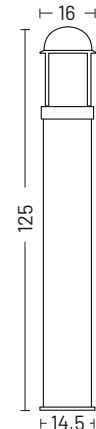

Example 400 . 045 G

ELECTRIFICATION

Bulb	Base type	Max wattage	Bulb dimension
	E27	25 W	Ø 6 x 15cm

AVAILABLE ACCESSORIES

Code	Description	Page
00A400	Root Mounting Kit h. 47 cm accessories not available for: 03	177
00A400.01P	Anchor bolt accessories not available for: 03	177
0404M003	Loop in loop out IP68 accessories not available for: 03	176
0404M004	Single connection IP68 accessories not available for: 03	176

ELECTRIFICATION

Bulb	Base type	Max wattage	Bulb dimension
	E27	25 W	Ø 6 x 15cm

AVAILABLE ACCESSORIES

Code	Description	Page
00A400	Root Mounting Kit h. 47 cm accessories not available for: 03	177
00A400.01P	Anchor bolt accessories not available for: 03	177
0404M003	Loop in loop out IP68 accessories not available for: 03	176
0404M004	Single connection IP68 accessories not available for: 03	176

Orion Inox_2

upwards wall lamp
cod. 00Z

bollard
cod. 03Z

bollard
cod. 045Z

bollard
cod. 075Z

bollard
cod. 100Z

bollard
cod. 125Z

MATERIALS

Body	Stainless steel AISI 316L
Diffuser	Polycarbonate opal

ELECTRIFICATION

Bulb	Base type	Max wattage	Bulb dimension
	E27	25 W	Ø 6 x 15cm

ORDER CODE

WALL LAMP | BOLLARD

801			
	Installation	00Z	Upwards wall lamp
		03Z	Bollard h. 30 cm
		045Z	Bollard h. 45 cm
		075Z	Bollard h. 75 cm
		100Z	Bollard h. 100 cm
		125Z	Bollard h. 125 cm
	Diffuser	.	Opal
	Example	801 . 045Z	