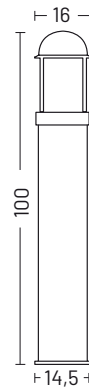

Example 400 . 045 G

ELECTRIFICATION

Bulb	Base type	Max wattage	Bulb dimension
	E27	25 W	Ø 6 x 15cm

AVAILABLE ACCESSORIES

Code	Description	Page
00A400	Root Mounting Kit h. 47 cm accessories not available for: 03	177
00A400.01P	Anchor bolt accessories not available for: 03	177
0404M003	Loop in loop out IP68 accessories not available for: 03	176
0404M004	Single connection IP68 accessories not available for: 03	176

ELECTRIFICATION

Bulb	Base type	Max wattage	Bulb dimension
	E27	25 W	Ø 6 x 15cm

AVAILABLE ACCESSORIES

Code	Description	Page
00A400	Root Mounting Kit h. 47 cm accessories not available for: 03	177
00A400.01P	Anchor bolt accessories not available for: 03	177
0404M003	Loop in loop out IP68 accessories not available for: 03	176
0404M004	Single connection IP68 accessories not available for: 03	176

Orion Inox_2

upwards wall lamp
cod. 00Z

bollard
cod. 03Z

bollard
cod. 045Z

bollard
cod. 075Z

bollard
cod. 100Z

bollard
cod. 125Z

MATERIALS

Body	Stainless steel AISI 316L
Diffuser	Polycarbonate opal

ELECTRIFICATION

Bulb	Base type	Max wattage	Bulb dimension
	E27	25 W	Ø 6 x 15cm

ORDER CODE

WALL LAMP | BOLLARD

801			
	Installation	00Z	Upwards wall lamp
		03Z	Bollard h. 30 cm
		045Z	Bollard h. 45 cm
		075Z	Bollard h. 75 cm
		100Z	Bollard h. 100 cm
		125Z	Bollard h. 125 cm
	Diffuser	.	Opal
	Example	801 . 045Z	