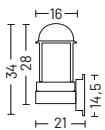

Orion Inox_2

upwards wall lamp
cod. 00Z