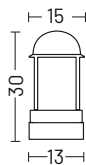

bollard
cod. 03