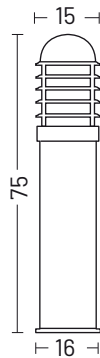

Orion_1

upwards wall lamp
cod. 00

bollard
cod. 03

bollard
cod. 045

bollard
cod. 075

bollard
cod. 100

bollard
cod. 125

MATERIALS

Body	Die-cast aluminium EN47100 and extruded aluminium AW6060
Diffuser	Polycarbonate opal
Finishing	Polyester powder paint

ORDER CODE

WALL LAMP | BOLLARD

400 ---

<i>Finishing</i>	G	Black	
	H	Grey	
	L	Graphite	
	U	White	
	V	Oxide	
<i>Installation</i>	00	Upwards wall lamp	
	03	Bollard h. 30 cm	
	045	Bollard h. 45 cm	
	075	Bollard h. 75 cm	
	100	Bollard h. 100 cm	
	125	Bollard h. 125 cm	
<i>Diffuser</i>	.	Opal	

Example 400 . 045 G

ELECTRIFICATION

Bulb	Base type	Max wattage	Bulb dimension
	E27	25 W	Ø 6 x 15cm

AVAILABLE ACCESSORIES

Code	Description	Page
00A400	Root Mounting Kit h. 47 cm accessories not available for: 03	177
00A400.01P	Anchor bolt accessories not available for: 03	177
0404M003	Loop in loop out IP68 accessories not available for: 03	176
0404M004	Single connection IP68 accessories not available for: 03	176

ELECTRIFICATION

Bulb	Base type	Max wattage	Bulb dimension
	E27	25 W	Ø 6 x 15cm

AVAILABLE ACCESSORIES

Code	Description	Page
00A400	Root Mounting Kit h. 47 cm accessories not available for: 03	177
00A400.01P	Anchor bolt accessories not available for: 03	177
0404M003	Loop in loop out IP68 accessories not available for: 03	176
0404M004	Single connection IP68 accessories not available for: 03	176