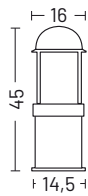

bollard
cod. 045Z