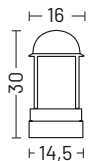

bollard
cod. 03Z