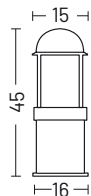

bollard
cod. 045