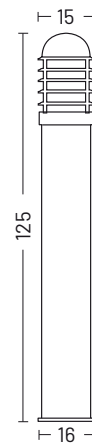

Orion_1

upwards wall lamp
cod. 00

bollard
cod. 03

bollard
cod. 045

bollard
cod. 075

bollard
cod. 100

bollard
cod. 125

MATERIALS

Body	Die-cast aluminium EN47100 and extruded aluminium AW6060
Diffuser	Polycarbonate opal
Finishing	Polyester powder paint

ORDER CODE

WALL LAMP | BOLLARD

400 ---

<i>Finishing</i>	G	Black	
	H	Grey	
	L	Graphite	
	U	White	
	V	Oxide	
<i>Installation</i>	00	Upwards wall lamp	
	03	Bollard h. 30 cm	
	045	Bollard h. 45 cm	
	075	Bollard h. 75 cm	
	100	Bollard h. 100 cm	
	125	Bollard h. 125 cm	
<i>Diffuser</i>	.	Opal	

Example 400 . 045 G

ELECTRIFICATION

Bulb	Base type	Max wattage	Bulb dimension
	E27	25 W	Ø 6 x 15cm

AVAILABLE ACCESSORIES

Code	Description	Page
00A400	Root Mounting Kit h. 47 cm accessories not available for: 03	177
00A400.01P	Anchor bolt accessories not available for: 03	177
0404M003	Loop in loop out IP68 accessories not available for: 03	176
0404M004	Single connection IP68 accessories not available for: 03	176