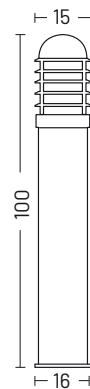

Orion_1

upwards wall lamp
cod. 00

bollard
cod. 03

bollard
cod. 045

bollard
cod. 075

bollard
cod. 100

bollard
cod. 125

MATERIALS

Body	Die-cast aluminium EN47100 and extruded aluminium AW6060
Diffuser	Polycarbonate opal
Finishing	Polyester powder paint

ORDER CODE

WALL LAMP | BOLLARD

400 ---

<i>Finishing</i>	G	Black	
	H	Grey	
	L	Graphite	
	U	White	
	V	Oxide	
<i>Installation</i>	00	Upwards wall lamp	
	03	Bollard h. 30 cm	
	045	Bollard h. 45 cm	
	075	Bollard h. 75 cm	
	100	Bollard h. 100 cm	
	125	Bollard h. 125 cm	
<i>Diffuser</i>	.	Opal	

Example 400 . 045 G

ELECTRIFICATION

Bulb	Base type	Max wattage	Bulb dimension
	E27	25 W	Ø 6 x 15cm

AVAILABLE ACCESSORIES

Code	Description	Page
00A400	Root Mounting Kit h. 47 cm accessories not available for: 03	177
00A400.01P	Anchor bolt accessories not available for: 03	177
0404M003	Loop in loop out IP68 accessories not available for: 03	176
0404M004	Single connection IP68 accessories not available for: 03	176