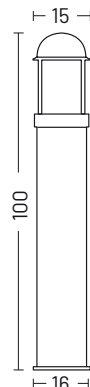

Example 400 . 045 G

ELECTRIFICATION

Bulb	Base type	Max wattage	Bulb dimension
	E27	25 W	Ø 6 x 15cm

AVAILABLE ACCESSORIES

Code	Description	Page
00A400	Root Mounting Kit h. 47 cm accessories not available for: 03	177
00A400.01P	Anchor bolt accessories not available for: 03	177
0404M003	Loop in loop out IP68 accessories not available for: 03	176
0404M004	Single connection IP68 accessories not available for: 03	176

Orion_2

upwards wall lamp
cod. 00

bollard
cod. 03

bollard
cod. 045

bollard
cod. 075

bollard
cod. 100

bollard
cod. 125

MATERIALS

ELECTRIFICATION

Bulb	Base type	Max wattage	Bulb dimension
	E27	25 W	Ø 6 x 15cm

AVAILABLE ACCESSORIES

Code	Description	Page
00A400	Root Mounting Kit h. 47 cm accessories not available for: 03	177
00A400.01P	Anchor bolt accessories not available for: 03	177
0404M003	Loop in loop out IP68 accessories not available for: 03	176
0404M004	Single connection IP68 accessories not available for: 03	176