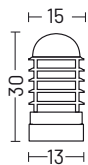

bollard
cod. 03