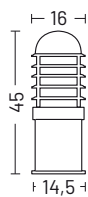

bollard
cod. 045Z