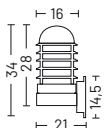

Orion Inox_1

upwards wall lamp
cod. 00Z