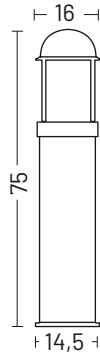

ELECTRIFICATION

Bulb	Base type	Max wattage	Bulb dimension
	E27	25 W	Ø 6 x 15cm

AVAILABLE ACCESSORIES

Code	Description	Page
00A400	Root Mounting Kit h. 47 cm accessories not available for: 03	177
00A400.01P	Anchor bolt accessories not available for: 03	177
0404M003	Loop in loop out IP68 accessories not available for: 03	176
0404M004	Single connection IP68 accessories not available for: 03	176

Body	Stainless steel AISI 316L
Diffuser	Polycarbonate opal

ELECTRIFICATION

Bulb	Base type	Max wattage	Bulb dimension
	E27	25 W	Ø 6 x 15cm

ORDER CODE

WALL LAMP | BOLLARD

800	Installation	00Z	Upwards wall lamp
		03Z	Bollard h. 30 cm
		045Z	Bollard h. 45 cm
		075Z	Bollard h. 75 cm
		100Z	Bollard h. 100 cm
		125Z	Bollard h. 125 cm
	Diffuser	.	Opal
Example	800 . 045Z		

Orion Inox_2

upwards wall lamp
cod. 00Z

bollard
cod. 03Z

bollard
cod. 045Z

bollard
cod. 075Z

bollard
cod. 100Z

bollard
cod. 125Z

MATERIALS

Body	Stainless steel AISI 316L
Diffuser	Polycarbonate opal

ELECTRIFICATION

Bulb	Base type	Max wattage	Bulb dimension
	E27	25 W	Ø 6 x 15cm

ORDER CODE

WALL LAMP | BOLLARD

801			
	Installation	00Z	Upwards wall lamp
		03Z	Bollard h. 30 cm
		045Z	Bollard h. 45 cm
		075Z	Bollard h. 75 cm
		100Z	Bollard h. 100 cm
		125Z	Bollard h. 125 cm
	Diffuser	.	Opal
	Example	801 . 045Z	