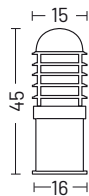

bollard
cod. 045