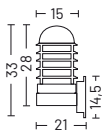

Orion_1

upwards wall lamp
cod. 00