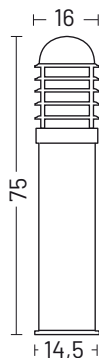

Example 400 . 045 G

ELECTRIFICATION

Bulb	Base type	Max wattage	Bulb dimension
	E27	25 W	Ø 6 x 15cm

AVAILABLE ACCESSORIES

Code	Description	Page
00A400	Root Mounting Kit h. 47 cm accessories not available for: 03	177
00A400.01P	Anchor bolt accessories not available for: 03	177
0404M003	Loop in loop out IP68 accessories not available for: 03	176
0404M004	Single connection IP68 accessories not available for: 03	176

ELECTRIFICATION

Bulb	Base type	Max wattage	Bulb dimension
	E27	25 W	Ø 6 x 15cm

AVAILABLE ACCESSORIES

Code	Description	Page
00A400	Root Mounting Kit h. 47 cm accessories not available for: 03	177
00A400.01P	Anchor bolt accessories not available for: 03	177
0404M003	Loop in loop out IP68 accessories not available for: 03	176
0404M004	Single connection IP68 accessories not available for: 03	176

Orion Inox_1

upwards wall lamp
cod. 00Z

bollard
cod. 03Z

bollard
cod. 045Z

bollard
cod. 075Z

bollard
cod. 100Z

bollard
cod. 125Z

MATERIALS

Body	Stainless steel AISI 316L
Diffuser	Polycarbonate opal

ELECTRIFICATION

Bulb	Base type	Max wattage	Bulb dimension
	E27	25 W	Ø 6 x 15cm

ORDER CODE

WALL LAMP | BOLLARD

800	Installation	00Z	Upwards wall lamp
		03Z	Bollard h. 30 cm
		045Z	Bollard h. 45 cm
		075Z	Bollard h. 75 cm
		100Z	Bollard h. 100 cm
		125Z	Bollard h. 125 cm
	Diffuser	.	Opal
Example	800 . 045Z		