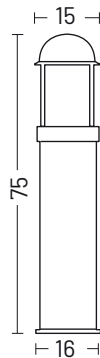

bollard
cod. 075