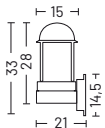

Orion_2

upwards wall lamp
cod. 00