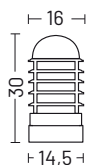

bollard
cod. 03Z