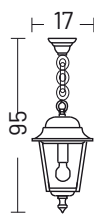

ELECTRIFICATION

Bulb	Base type	Max wattage	Bulb dimension
	E27	25 W	Ø 6 x 12cm

AVAILABLE ACCESSORIES

Code	Description	Page
00APF6	Anchor bolt for poles PF4/PF5/PF6	177
00APF8	Anchor bolt for poles PF7/PF8/PE7/PE8	177
00APR6	Anchor bolt for poles PR5/PR6	177
00APR8	Anchor bolt for poles PR7/PR8	177
00108G	Corner bracket	176
0404M003	Loop in loop out IP68	176
0404M004	Single connection IP68	176

* post and head complete height

Nizza_2

upwards wall lamp
cod. 00

downwards wall lamp
cod. 01

pendant
cod. 02

Bollard
cod. 33

Bollard
cod. 44

MATERIALS

Body	Die-Cast aluminium EN47100
Diffuser	Glass
Finishing	Polyester powder paint

ELECTRIFICATION

Bulb	Base type	Max wattage	Bulb dimension
	E27	25 W	Ø 6 x 12cm

ORDER CODE

WALL LAMP | BOLLARD | PENDANT

390 _ _ _