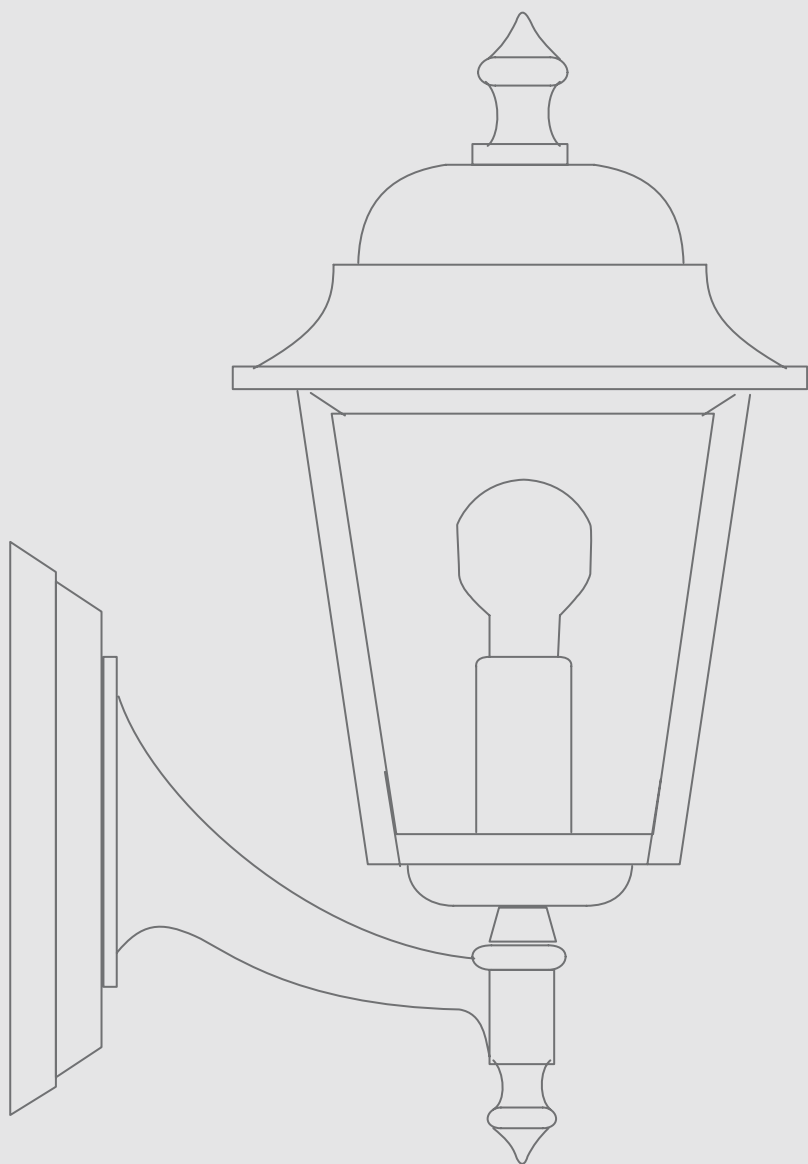

Nizza

design by Landa R&D

WALL LAMP

PENDANT

BOLLARD

POLE

EN Nizza, inspired by the lively atmosphere and elegance of the famous Côte d'Azur city, reflects a harmony of style and functionality. This lighting series combines a classic structure with an aged copper finish that recalls the charm of old European maritime cities. With mounting options that include wall sconces, suspension lamps, bollards, and poles of various heights, Nizza is perfect for any outdoor space, from private gardens to city streets, offering a warm and welcoming light. The series is versatile and durable, designed to withstand the elements and illuminate spaces with a touch of timeless elegance.