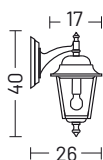

downwards wall lamp
cod. 01