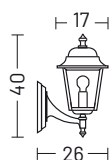

Nizza_2

upwards wall lamp
cod. 00