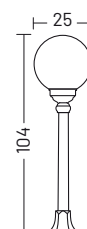

* post and head complete height

Amalfi

upwards wall lamp
cod. 00

bollard
cod. 33

bollard
cod. 44

1 light head

2 lights head
cod. T2

3 lights head
cod. T3

Pole
cod. PF4

Pole
cod. PF7

Pole
cod. PE7

Pole
cod. PF5/PF6

Pole
cod. PF8

Pole
cod. PE8

Pole
cod. PR4

Pole
cod. PR5/PR6