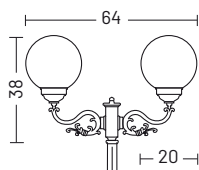

2 lights head
cod. T2