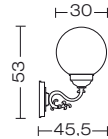

Amalfi Maxi

upwards wall lamp
cod. 00