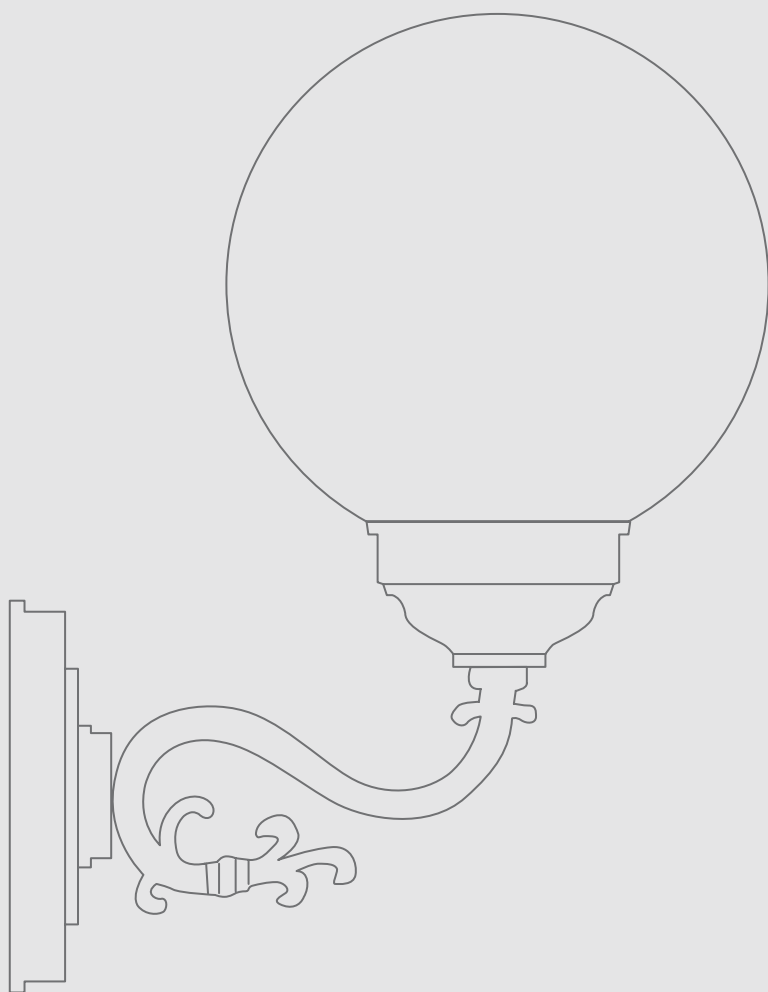

Amalfi

design by Landa R&D

WALL LAMP

| BOLLARD

| POLE

EN Amalfi is a wall, bollard and pole mounting luminaire with a spherical opal PMMA diffuser in three different sizes.

The pole, the bollard and the wall mounting support, in EN47100 die-cast aluminium available in 4 finishes, evoke the iconic Baroque shapes for a product that is as poetic and evocative as the coast from which it takes its name.