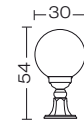

bollard
cod. 33