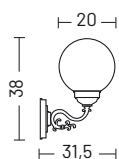

Amalfi Mini

upwards wall lamp
cod. 00