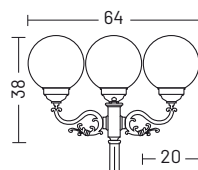

3 lights head
cod. T3