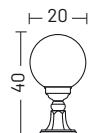

bollard
cod. 33