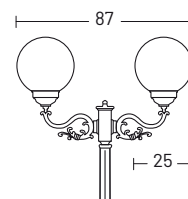

* post and head complete height

Amalfi

upwards wall lamp
cod. 00

bollard
cod. 33

bollard
cod. 44

1 light head

2 lights head
cod. T2

3 lights head
cod. T3