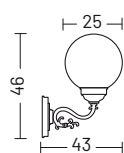

Amalfi

upwards wall lamp
cod. 00