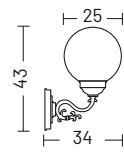

Amalfi Short

upwards wall lamp
cod. 00