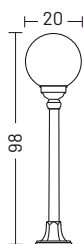

bollard
cod. 44