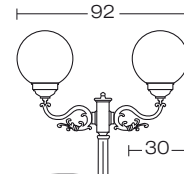

* post and head complete height

Amalfi Maxi

upwards wall lamp
cod. 00

bollard
cod. 33

bollard
cod. 44

1 light head

2 lights head
cod. T2

3 lights head
cod. T3