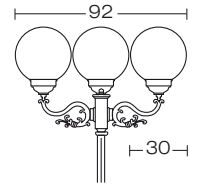

* post and head complete height

Amalfi Maxi

upwards wall lamp
cod. 00

bollard
cod. 33

bollard
cod. 44

1 light head

2 lights head
cod. T2

3 lights head
cod. T3