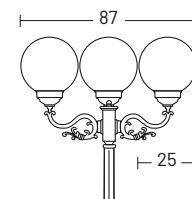

| Code | Description | Page |
|-----------------|---------------------------|------|
| 00APF6 | Anchor bolt for poles PF5 | 177 |
| 00APR8 | Anchor bolt for poles PR7 | 177 |
| 00108G | Corner bracket | 176 |
| 0404M003 | Loop in loop out IP68 | 176 |
| 0404M004 | Single connection IP68 | 176 |

* post and head complete height

Amalfi

upwards wall lamp
cod. 00

bollard
cod. 33

bollard
cod. 44

1 light head

2 lights head
cod. T2

3 lights head
cod. T3