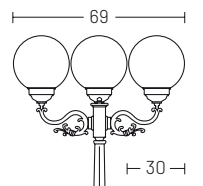

ELECTRIFICATION

| Bulb | Base type | Max wattage | Bulb dimension |
|---|-----------|-------------|----------------|
|  | E27 | LED 25W | Ø 6 x 15cm |

AVAILABLE ACCESSORIES

| Code | Description | Page |
|----------|---------------------------------------|------|
| 00APF6 | Anchor bolt for poles PF4/PF5/PF6 | 177 |
| 00APF8 | Anchor bolt for poles PF7/PF8/PE7/PE8 | 177 |
| 00APR6 | Anchor bolt for poles PR5/PR6 | 177 |
| 00APR8 | Anchor bolt for poles PR7/PR8 | 177 |
| 00108G | Corner bracket | 176 |
| 0404M003 | Loop in loop out IP68 | 176 |
| 0404M004 | Single connection IP68 | 176 |

* post and head complete height

Amalfi Short

upwards wall lamp
cod. 00

2 lights head
cod. T2

3 lights head
cod. T3

Pole
cod. PF5

Pole
cod. PR7

MATERIALS