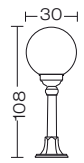

* post and head complete height

Amalfi Maxi

upwards wall lamp
cod. 00

bollard
cod. 33

bollard
cod. 44

1 light head

2 lights head
cod. T2

3 lights head
cod. T3