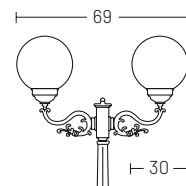

ELECTRIFICATION

| Bulb | Base type | Max wattage | Bulb dimension |
|---|-----------|-------------|----------------|
|  | E27 | LED 25W | Ø 6 x 15cm |

AVAILABLE ACCESSORIES

| Code | Description | Page |
|----------|---------------------------------------|------|
| 00APF6 | Anchor bolt for poles PF4/PF5/PF6 | 177 |
| 00APF8 | Anchor bolt for poles PF7/PF8/PE7/PE8 | 177 |
| 00APR6 | Anchor bolt for poles PR5/PR6 | 177 |
| 00APR8 | Anchor bolt for poles PR7/PR8 | 177 |
| 00108G | Corner bracket | 176 |
| 0404M003 | Loop in loop out IP68 | 176 |
| 0404M004 | Single connection IP68 | 176 |

* post and head complete height

Amalfi Short

upwards wall lamp
cod. 00

2 lights head
cod. T2

3 lights head
cod. T3

Pole
cod. PF5

Pole
cod. PR7

MATERIALS