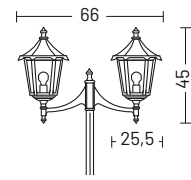

ELECTRIFICATION

Bulb	Base type	Max wattage	Bulb dimension
	E27	LED 25 W	Ø 6 x 15cm

AVAILABLE ACCESSORIES

Code	Description	Page
00APF6	Anchor bolt for poles PF4/PF5	177
00APR6	Anchor bolt for poles PR5	177
00108G	Corner bracket	176
0404M003	Loop in loop out IP68	176
0404M004	Single connection IP68	176

* post and head complete height

Monaco

aluminium top

copper top

1 light head

2 lights head
cod. T2

3 lights head
cod. T3

Pole cod.
PF6

Body	Die-Cast aluminium EN47100
Diffuser	Glass
Finishing	Polyester powder paint

ORDER CODE

POLE 1 LIGHT

340 _ _ _	Finishing	G	Black		
		P	Black/Green		
		R	Black/Silver		
		S	Black/Copper		
		U	White		
	Pole style	PF6	pole 1L h. 249 cm *		
		PF7	pole 1L h. 191 cm *		
		PF8	pole 1L h. 249 cm *		
		PE7	pole 1L h. 191 cm *		
		PE8	pole 1L h. 249 cm *		
		PR6	adjustable h. 145-229 cm *		
		PR7	adjustable h. 150-215 cm *		
PR8		adjustable h. 180-245 cm *			
Variant	.	Aluminium top			
	A	Copper Top			
Example	340 . PF8 G				