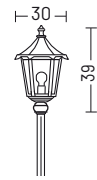

ELECTRIFICATION

Bulb	Base type	Max wattage	Bulb dimension
	E27	LED 25 W	Ø 6 x 15cm

AVAILABLE ACCESSORIES

Code	Description	Page
00APF6	Anchor bolt for poles PF4/PF5	177
00APR6	Anchor bolt for poles PR5	177
00108G	Corner bracket	176
0404M003	Loop in loop out IP68	176
0404M004	Single connection IP68	176

* post and head complete height

Monaco

aluminium top

copper top

1 light head

2 lights head
cod. T2

3 lights head
cod. T3

Pole cod.
PF6