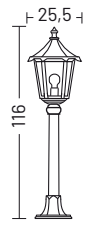

Monaco

aluminium top

copper top

upwards wall lamp
cod. 00

downwards wall lamp
cod. 01

pendant
cod. 02

bollard
cod. 33

bollard
cod. 44

pole
cod. PF4

pole
cod. PF5

pole
cod. PR4

pole
cod. PR5

MATERIALS

Body	Die-cast aluminium EN47100
Diffuser	Glass
Finishing	Polyester powder paint

ORDER CODE

WALL LAMP | PENDANT | BOLLARD | POLE

340 ---	<i>Finishing</i>	G	Black		
		P	Black/Green		
		R	Black/Silver		
		S	Black/Copper		
		U	White		
	<i>Installation</i>	00	Upwards wall lamp		
		01	Downwards wall lamp		
		02	Pendant		
		33	Bollard h. 53 cm		
		44	Bollard h. 116 cm		
		PF4	pole 1L h. 155 cm *		
		PF5	pole 1L h. 211 cm *		
	<i>Variant</i>	PR4	pole 1L h. 135 cm *		
		PR5	adjustable h. 125-190 cm *		
		.	Aluminium top		
		A	Copper top		
		<i>Example</i>	340 A 01 G		

ELECTRIFICATION

Bulb	Base type	Max wattage	Bulb dimension
	E27	LED 25 W	Ø 6 x 15cm

AVAILABLE ACCESSORIES

Code	Description	Page
00APF6	Anchor bolt for poles PF4/PF5	177
00APR6	Anchor bolt for poles PR5	177
00108G	Corner bracket	176
0404M003	Loop in loop out IP68	176
0404M004	Single connection IP68	176