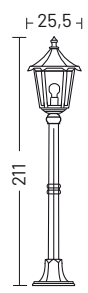

Monaco

aluminium top

copper top

upwards wall lamp
cod. 00

downwards wall lamp
cod. 01

pendant
cod. 02

bollard
cod. 33

bollard
cod. 44

pole
cod. PF4

pole
cod. PF5

pole
cod. PR4

pole
cod. PR5

MATERIALS

Body	Die-cast aluminium EN47100
Diffuser	Glass
Finishing	Polyester powder paint

ORDER CODE

WALL LAMP | PENDANT | BOLLARD | POLE

340 ---	<i>Finishing</i>	G	Black		
		P	Black/Green		
		R	Black/Silver		
		S	Black/Copper		
		U	White		
	<i>Installation</i>	00	Upwards wall lamp		
		01	Downwards wall lamp		
		02	Pendant		
		33	Bollard h. 53 cm		
		44	Bollard h. 116 cm		
		PF4	pole 1L h. 155 cm *		
		PF5	pole 1L h. 211 cm *		
	<i>Variant</i>	PR4	pole 1L h. 135 cm *		
		PR5	adjustable h. 125-190 cm *		
		.	Aluminium top		
		A	Copper top		
		<i>Example</i>	340 A 01 G		

ELECTRIFICATION

Bulb	Base type	Max wattage	Bulb dimension
	E27	LED 25 W	Ø 6 x 15cm

AVAILABLE ACCESSORIES

Code	Description	Page
00APF6	Anchor bolt for poles PF4/PF5	177
00APR6	Anchor bolt for poles PR5	177
00108G	Corner bracket	176
0404M003	Loop in loop out IP68	176
0404M004	Single connection IP68	176