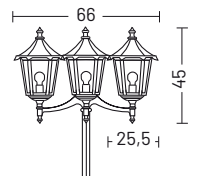

ELECTRIFICATION

Bulb	Base type	Max wattage	Bulb dimension
	E27	LED 25 W	Ø 6 x 15cm

AVAILABLE ACCESSORIES

Code	Description	Page
00APF6	Anchor bolt for poles PF4/PF5	177
00APR6	Anchor bolt for poles PR5	177
00108G	Corner bracket	176
0404M003	Loop in loop out IP68	176
0404M004	Single connection IP68	176

* post and head complete height

Monaco

aluminium top

copper top

1 light head

2 lights head
cod. T2

3 lights head
cod. T3

Pole cod.
PF6