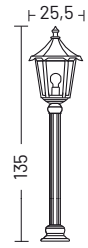

pole
cod. PR4