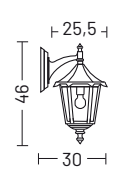

downwards wall lamp
cod. 01