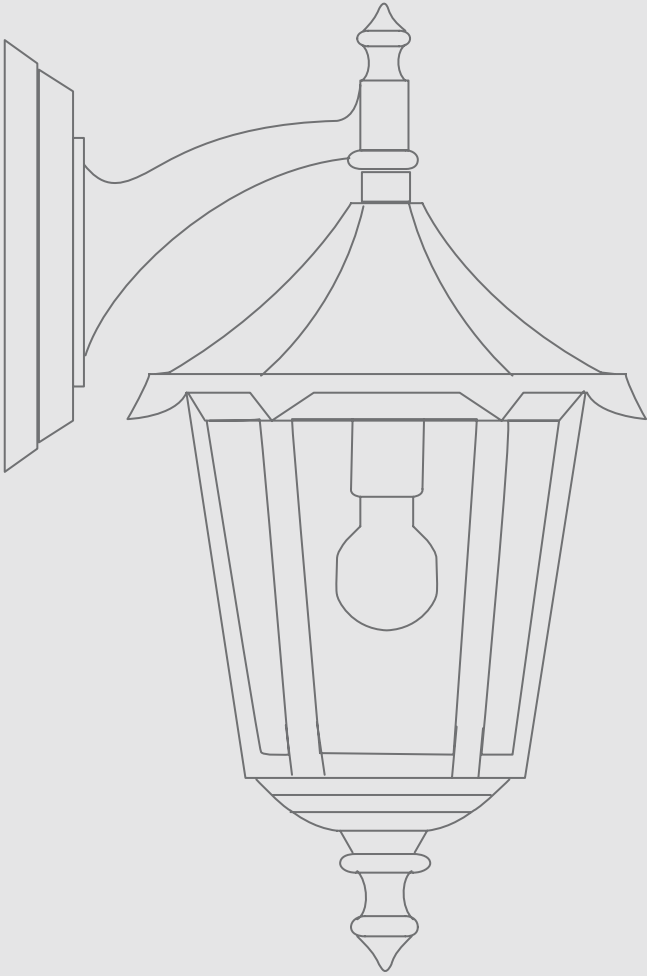

Monaco

design by Landa R&D

WALL LAMP

PENDANT

BOLLARD

POLE

EN Munich in Bavaria, with its unique blend of Bavarian tradition and modernity, inspires the Monaco lighting range, which combines classic design with impeccable functionality.

Multiple finishes combined with aluminium or copper caps are reflected in the carefully crafted details of each lantern, evoking the elegance and robustness of the city's architecture. This series offers versatility with various installation options: wall sconce, suspension, pole, and bollard, ideal for outdoor environments that require a touch of timeless style.