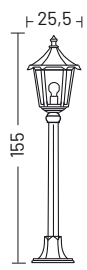

Monaco

aluminium top

copper top

upwards wall lamp
cod. 00

downwards wall lamp
cod. 01

pendant
cod. 02

bollard
cod. 33

bollard
cod. 44

pole
cod. PF4

pole
cod. PF5

pole
cod. PR4

pole
cod. PR5

MATERIALS

Body	Die-cast aluminium EN47100
Diffuser	Glass
Finishing	Polyester powder paint

ORDER CODE

WALL LAMP | PENDANT | BOLLARD | POLE

340 ---	<i>Finishing</i>	G	Black		
		P	Black/Green		
		R	Black/Silver		
		S	Black/Copper		
		U	White		
	<i>Installation</i>	00	Upwards wall lamp		
		01	Downwards wall lamp		
		02	Pendant		
		33	Bollard h. 53 cm		
		44	Bollard h. 116 cm		
		PF4	pole 1L h. 155 cm *		
		PF5	pole 1L h. 211 cm *		
	<i>Variant</i>	PR4	pole 1L h. 135 cm *		
		PR5	adjustable h. 125-190 cm *		
		.	Aluminium top		
		A	Copper top		
		<i>Example</i>	340 A 01 G		

ELECTRIFICATION

Bulb	Base type	Max wattage	Bulb dimension
	E27	LED 25 W	Ø 6 x 15cm

AVAILABLE ACCESSORIES

Code	Description	Page
00APF6	Anchor bolt for poles PF4/PF5	177
00APR6	Anchor bolt for poles PR5	177
00108G	Corner bracket	176
0404M003	Loop in loop out IP68	176
0404M004	Single connection IP68	176