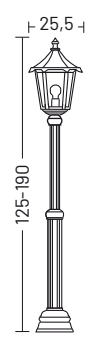

Monaco

aluminium top

copper top

upwards wall lamp
cod. 00

downwards wall lamp
cod. 01

pendant
cod. 02

bollard
cod. 33

bollard
cod. 44

pole
cod. PF4

pole
cod. PF5

pole
cod. PR4

pole
cod. PR5

MATERIALS

Body	Die-cast aluminium EN47100
Diffuser	Glass
Finishing	Polyester powder paint

ORDER CODE

WALL LAMP | PENDANT | BOLLARD | POLE

340 ---	<i>Finishing</i>	G	Black		
		P	Black/Green		
		R	Black/Silver		
		S	Black/Copper		
		U	White		
	<i>Installation</i>	00	Upwards wall lamp		
		01	Downwards wall lamp		
		02	Pendant		
		33	Bollard h. 53 cm		
		44	Bollard h. 116 cm		
		PF4	pole 1L h. 155 cm *		
		PF5	pole 1L h. 211 cm *		
	<i>Variant</i>	PR4	pole 1L h. 135 cm *		
		PR5	adjustable h. 125-190 cm *		
		.	Aluminium top		
		A	Copper top		
		<i>Example</i>	340 A 01 G		

ELECTRIFICATION

Bulb	Base type	Max wattage	Bulb dimension
	E27	LED 25 W	Ø 6 x 15cm

AVAILABLE ACCESSORIES

Code	Description	Page
00APF6	Anchor bolt for poles PF4/PF5	177
00APR6	Anchor bolt for poles PR5	177
00108G	Corner bracket	176
0404M003	Loop in loop out IP68	176
0404M004	Single connection IP68	176