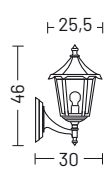

upwards wall lamp
cod. 00