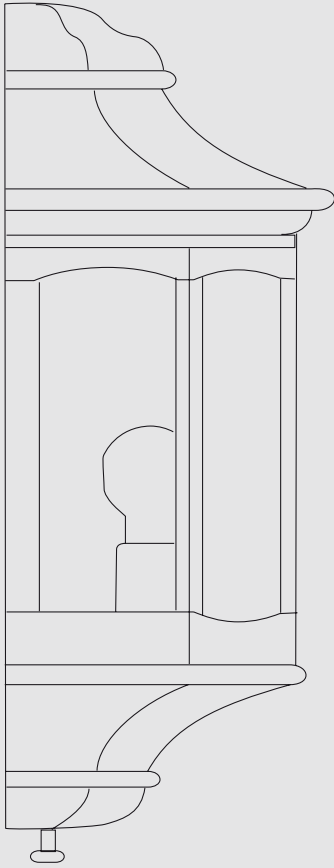

# Maiorca

design by Landa R&D

WALL LAMP

**EN** Maiorca is a luminaire that captures the elegance of the Spanish island by reflecting its tranquillity through elegant design and long-lasting materials. This outdoor product combines a robust EN47100 die-cast aluminium body with opal or transparent diffusers that diffuse a welcoming light. Available in various finishes including black, black/green, black/silver, black/copper and classic white, Maiorca is perfect for adding a touch of class to gardens, pathways, and facades, adding a touch of Mediterranean flair.

### ELECTRIFICATION

Bulb	Base type	Max wattage	Bulb dimension
	E27	LED 25 W	Ø 6 x 15cm