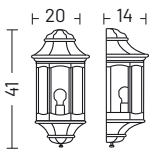

half wall lamp