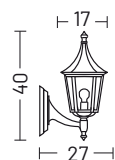

Oslo

upwards wall lamp
cod. 00