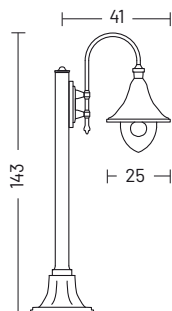

bollard
cod. P1.12