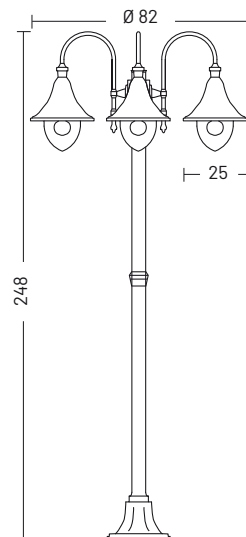

## Lampara\_1

aluminium top

copper top

downwards wall lamp  
cod. 01pendant  
cod. 02bollard  
cod. P1.12Pole | 1 light  
cod. P1Pole | 2 lights  
cod. P2Pole | 3 lights  
cod. P3

Example 100 A 01 G

base dimensions

## ELECTRIFICATION

Bulb	Base type	Max wattage	Bulb dimension
	<b>E27</b>	LED 25 W	Ø 6 x 15cm