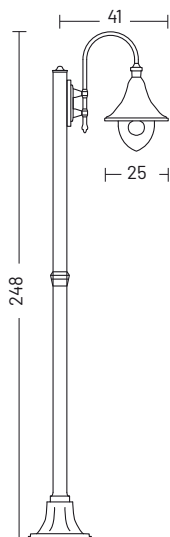

# Lampara

design by Landa R&D

WALL LAMP

PENDANT

BOLLARD

POLE

**EN** A lighting system inspired by the traditional 'lampare' used by fishermen to attract fish during nights on the open sea. This collection combines the practicality of modern lighting with the rustic charm of maritime design, evoking the ancient fishing techniques of the Mediterranean. The EN47100 die-cast aluminium body is available in several finishes, including black, black/silver and with the option of a copper cap, reflecting the shimmer of the sea under the moon. Also available with an opal polycarbonate diffuser, it guarantees a soft and diffused light, ideal for creating a cosy and suggestive atmosphere in any outdoor environment. Available as wall sconce, suspension, bollard, and poles in various heights.

## Lampara\_1

aluminium top

copper top

downwards wall lamp  
cod. 01pendant  
cod. 02bollard  
cod. P1.12Pole | 1 light  
cod. P1Pole | 2 lights  
cod. P2Pole | 3 lights  
cod. P3

## WALL LAMP | PENDANT | BOLLARD | POLE

100 ---	<i>Finishing</i>	<b>G</b>	Black	
		<b>P</b>	Black/Green	
		<b>R</b>	Black/Silver	
		<b>S</b>	Black/Copper	
		<b>U</b>	White	
	<i>Installation</i>	<b>01</b>	Downwards wall lamp	
		<b>02</b>	Pendant	
		<b>P1.12</b>	Bollard	
		<b>P1</b>	pole 1L	
		<b>P2</b>	pole 2L	
	<i>Variant</i>	<b>.</b>	Aluminium top	
		<b>A</b>	Copper top	

## ELECTRIFICATION

Bulb	Base type	Max wattage	Bulb dimension
	<b>E27</b>	LED 25 W	Ø 6 x 15cm