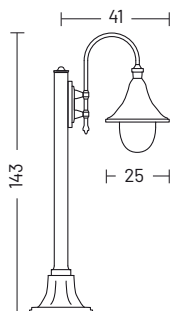

## ELECTRIFICATION

Bulb	Base type	Max wattage	Bulb dimension
	<b>E27</b>	LED 25 W	Ø 6 x 15cm

## AVAILABLE ACCESSORIES

Code	Description	Page
<b>00APL6</b>	Anchor bolt	177
<b>00108G</b>	Corner bracket	176
<b>0404M003</b>	Loop in loop out IP68	176
<b>0404M004</b>	Single connection IP68	176

# Lampara\_2

aluminium top

copper top

downwards wall lamp  
cod. 01

pendant  
cod. 02

bollard  
cod. P1.12

Pole | 1 light  
cod. P1

Pole | 2 lights  
cod. P2