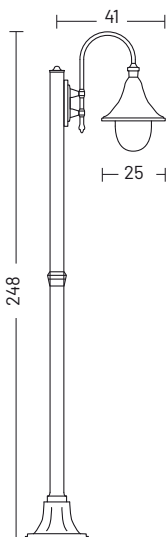

## WALL LAMP | PENDANT | BOLLARD | POLE

100 ---	<i>Finishing</i>	<b>G</b>	Black	
		<b>P</b>	Black/Green	
		<b>R</b>	Black/Silver	
		<b>S</b>	Black/Copper	
		<b>U</b>	White	
	<i>Installation</i>	<b>01</b>	Downwards wall lamp	
		<b>02</b>	Pendant	
		<b>P1.12</b>	Bollard	
		<b>P1</b>	pole 1L	
		<b>P2</b>	pole 2L	
	<i>Variant</i>	<b>.</b>	Aluminium top	
		<b>A</b>	Copper top	

## ELECTRIFICATION

Bulb	Base type	Max wattage	Bulb dimension
	<b>E27</b>	LED 25 W	Ø 6 x 15cm

## AVAILABLE ACCESSORIES

Code	Description	Page
<b>00APL6</b>	Anchor bolt	177
<b>00108G</b>	Corner bracket	176
<b>0404M003</b>	Loop in loop out IP68	176
<b>0404M004</b>	Single connection IP68	176

# Lampara\_2

aluminium top

copper top

downwards wall lamp  
cod. 01

pendant  
cod. 02

bollard  
cod. P1.12

Pole | 1 light  
cod. P1

Pole | 2 lights  
cod. P2