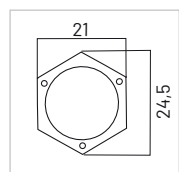

MATERIALS

Body	Die-cast aluminium EN47100
Diffuser	Opal polycarbonate
Finishing	Polyester powder paint

ELECTRIFICATION

Bulb	Base type	Max wattage	Bulb dimension
	E27	LED 25 W	Ø 6 x 15cm
	-	LED 12 W	3000 K | 1100 lm | Ra80

ORDER CODE

WALL LAMP | PENDANT | BOLLARD | POLE

100	Finishing	G	Black	
		P	Black/Green	
		R	Black/Silver	
		S	Black/Copper	
		U	White	
	Source lamp	B	E27	
		LHB	LED	
	Installation	01	Downwards wall lamp	
		02	Pendant	
		P1.12	Bollard	
		P1	pole 1L	
		P2	pole 2L	
		P3	pole 3L	
	Variant	.	Aluminium top	
		A	Copper top	

Example **100 A 01 B G**

base dimensions

AVAILABLE ACCESSORIES

Code	Description	Page
00APL6	Anchor bolt	177
00108G	Corner bracket	176
0404M003	Loop in loop out IP68	176
0404M004	Single connection IP68	176