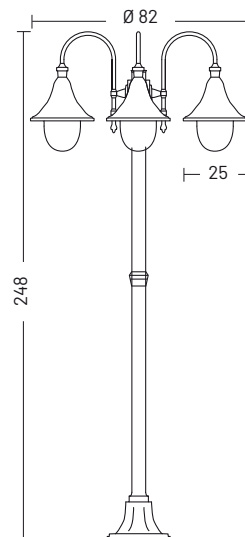

## ELECTRIFICATION

Bulb	Base type	Max wattage	Bulb dimension
	<b>E27</b>	LED 25 W	Ø 6 x 15cm

## AVAILABLE ACCESSORIES

Code	Description	Page
<b>00APL6</b>	Anchor bolt	177
<b>00108G</b>	Corner bracket	176
<b>0404M003</b>	Loop in loop out IP68	176
<b>0404M004</b>	Single connection IP68	176

# Lampara\_2

aluminium top

copper top

downwards wall lamp  
cod. 01

pendant  
cod. 02

bollard  
cod. P1.12

Pole | 1 light  
cod. P1

Pole | 2 lights  
cod. P2

## ELECTRIFICATION

Bulb	Base type	Max wattage	Bulb dimension
	E27	LED 25 W	Ø 6 x 15cm
	-	LED 12 W	3000 K   1100 lm   Ra80