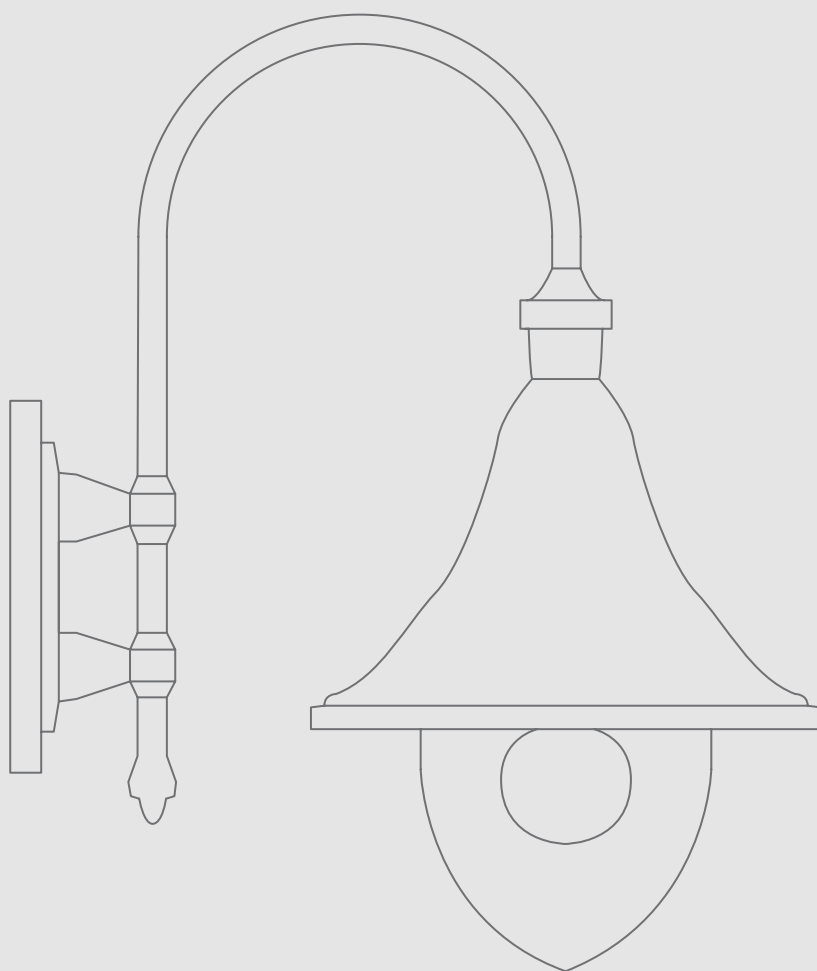

# Lampara

design by Landa R&D

WALL LAMP

PENDANT

BOLLARD

POLE

**EN** A lighting system inspired by the traditional 'lampare' used by fishermen to attract fish during nights on the open sea. This collection combines the practicality of modern lighting with the rustic charm of maritime design, evoking the ancient fishing techniques of the Mediterranean. The EN47100 die-cast aluminium body is available in several finishes, including black, black/silver and with the option of a copper cap, reflecting the shimmer of the sea under the moon. Also available with an opal polycarbonate diffuser, it guarantees a soft and diffused light, ideal for creating a cosy and suggestive atmosphere in any outdoor environment. Available as wall sconce, suspension, bollard, and poles in various heights.