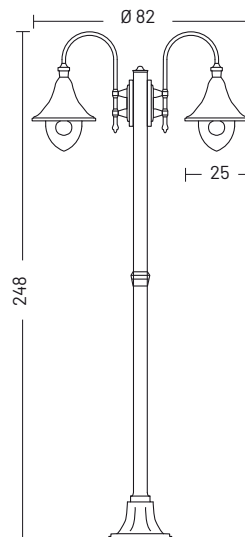

## Lampara\_1

aluminium top

copper top

downwards wall lamp  
cod. 01pendant  
cod. 02bollard  
cod. P1.12Pole | 1 light  
cod. P1Pole | 2 lights  
cod. P2Pole | 3 lights  
cod. P3

Example 100 A 01 G

base dimensions

## ELECTRIFICATION

Bulb	Base type	Max wattage	Bulb dimension
	<b>E27</b>	LED 25 W	Ø 6 x 15cm