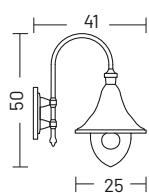

downwards wall lamp
cod. 01