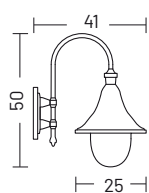

downwards wall lamp
cod. 01