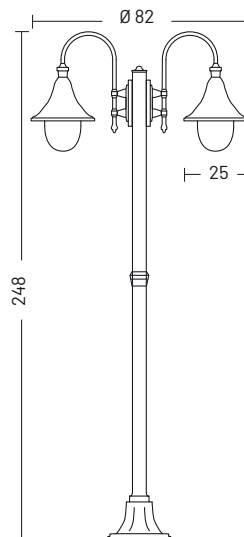

## ELECTRIFICATION

Bulb	Base type	Max wattage	Bulb dimension
	<b>E27</b>	LED 25 W	Ø 6 x 15cm

## AVAILABLE ACCESSORIES

Code	Description	Page
<b>00APL6</b>	Anchor bolt	177
<b>00108G</b>	Corner bracket	176
<b>0404M003</b>	Loop in loop out IP68	176
<b>0404M004</b>	Single connection IP68	176

# Lampara\_2

aluminium top

copper top

downwards wall lamp  
cod. 01

pendant  
cod. 02

bollard  
cod. P1.12

Pole | 1 light  
cod. P1

Pole | 2 lights  
cod. P2

## ELECTRIFICATION

Bulb	Base type	Max wattage	Bulb dimension
	E27	LED 25 W	Ø 6 x 15cm
	-	LED 12 W	3000 K   1100 lm   Ra80