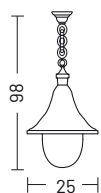

## AVAILABLE ACCESSORIES

Code	Description	Page
<b>00APL6</b>	Anchor bolt	177
<b>00108G</b>	Corner bracket	176
<b>0404M003</b>	Loop in loop out IP68	176
<b>0404M004</b>	Single connection IP68	176

# Lampara\_2

aluminium top

copper top

downwards wall lamp  
cod. 01

pendant  
cod. 02

bollard  
cod. P1.12

Pole | 1 light  
cod. P1

Pole | 2 lights  
cod. P2