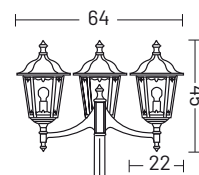

# Firenze

aluminium top

1 light head

2 lights head  
cod. T2

3 lights head  
cod. T3

Pole cod.  
PF6

Pole  
cod. PF7

Pole  
cod. PE7